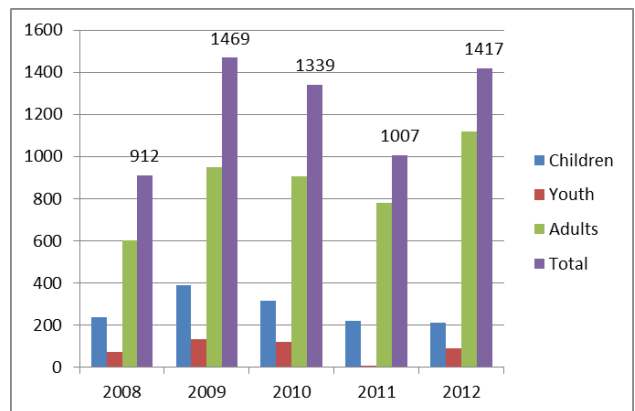

ACTIVITY REPORT 2012 La Casa Hogar

Class Hours During 2012 we provided a 20,858 student class hours

Age Through classes and other activities 628 students were served, 80 were children ages 1 -5 years, 25 were between 6 to 17 years old and 523 were over age 18. Average adult age was 42 years old.

Participation 43% of students have been participating in our programs 3 to 4 years and 57% were new students in 2012. (same as last year)

Residence Participants live in 18 different cities, 75% lives in Yakima, of which 32% live in East Yakima.

Origin Seven countries are represented, 93% are from twenty-three states of Mexico, the majority are from Michoacán 40% and Jalisco 12%.

EDUCATIONAL SERVICES 2012

	#Hours	#Students
Early Learning Center	2,984	211
Youth Programs	1,336	89
Driving	425	42
ESL	4,686	206
Parent Education	659	143
Computer Technology	4,487	301
GED	2,127	50
Conevyt	39	7
Personal and Family Health	55	23
Sharing Talents	170	31
Citizenship	3340	203
Community Involvement	142	77
Spanish Literacy	408	34

Participation for the last 5 years

Volunteers served 3,106 Hours (400 less than 2011)

2012

Total Class Hours 20,858

Students: 1,417

Adults: 1,117

Youth 89

Early learning 211